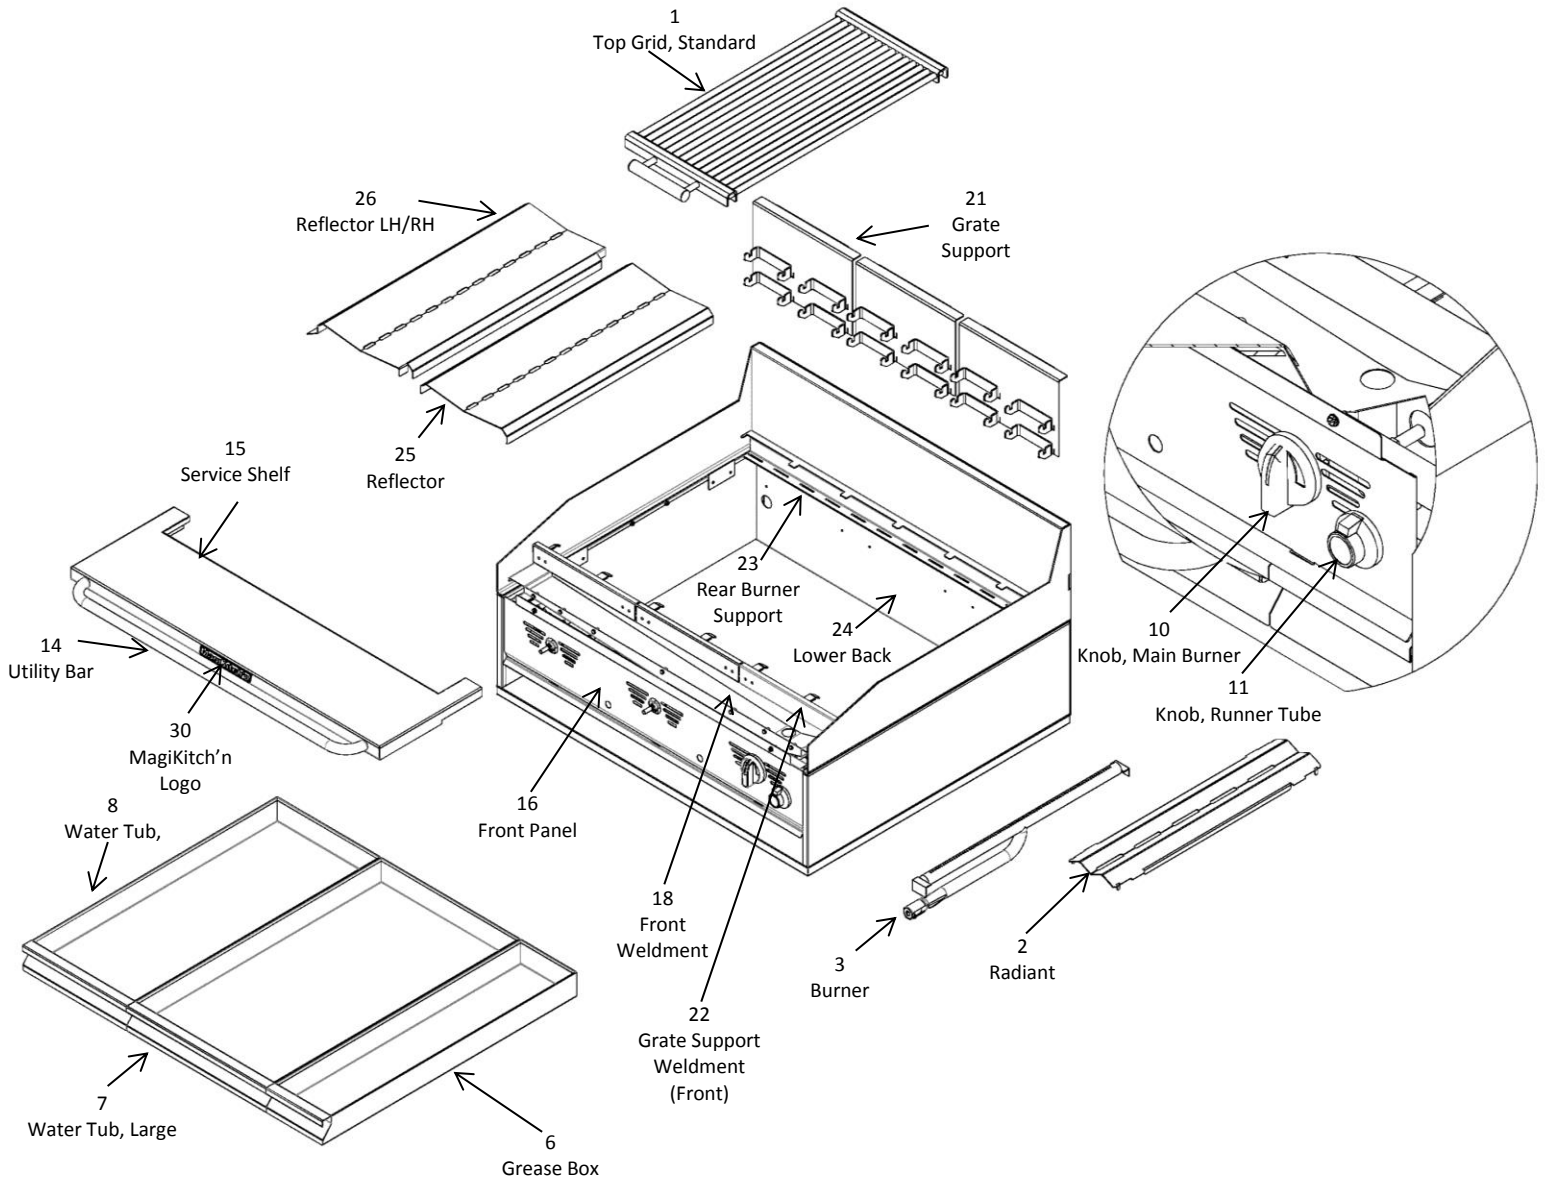

MagiKitch'n®

Figure 1 - Exploded Assembly

1. ACCESSORY/PARTS LIST FOR FOCUS SERIES MODELS

Not all parts are illustrated, nor are all parts listed. If you need a part that is not listed here, call MagiKitch'n for a quote. Always have your model and unit serial numbers available when phoning or ordering.

Table 1

Ref. No.	Description	Part Series Number
1	Top Grid/Cast Grid	601813xx/601814xx
2	Radiant	5425-15667xx
3	Burner	601809xx
4	Burner Retaining Clip (Not Shown)	4008-1037700
5	Runner Tube (Not Shown)	601811xx
6-8	Grease Box / Water Tub	5125-15666xx
9	Leg, 4" (Not Shown)	Table 4
10	Knob, Main Burner	3501-1032301
11	Knob, Runner Tube	3501-0983202
12	Scraper Grid/Cast Iron (Not Shown)	Table 4
13	Regulator Nat/LP (Not Shown)	2701-0028200/ 2701-0028300
14	Utility Bar	3610-10345xx
15	Service Shelf	5125-15716xx
16	Front Panel	5425-15711xx
17	Main Manifold Assembly (Not Shown)	601815xx