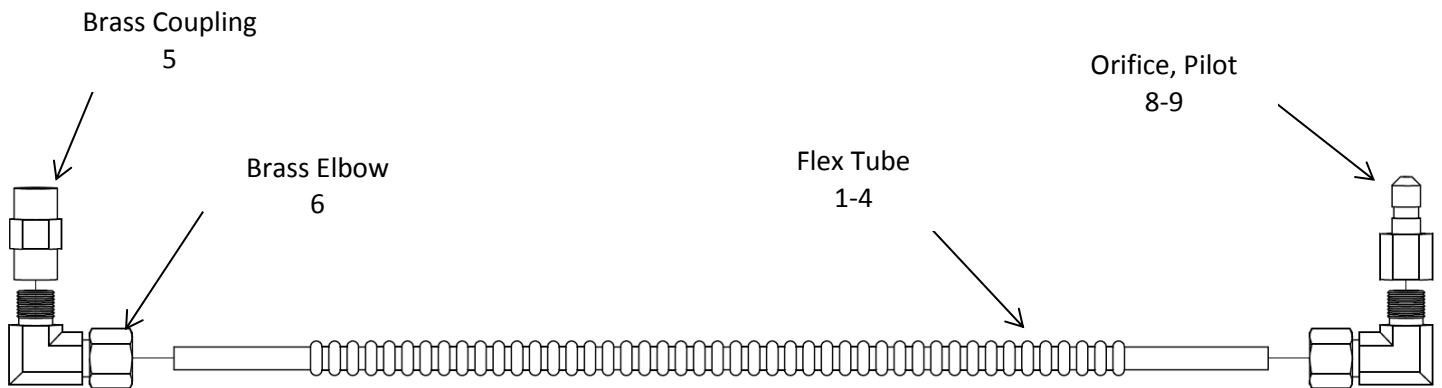

Figure 2 - Small Manifold

MagiKitch'n®

Table 3

Orifice Pilot Assembly

Ref. No.	Description	Part Series Number
1	Flex Tube 6"	60119010
2	Flex Tube 24" *	P9315-33
3	Flex Tube 16" **	P9315-35
4	Flex Tube 18" **	60119011
5	Brass Coupling	2908-1271800
6	Brass Elbow	P7037797
7	Brass Compression Coupling (Not Shown)	60154901
8-9	Orifice, Pilot	2908-09405xx

* Note: P9315-33 used on FC48 and FC60 on 24" manifold side.

** Note: P9315-35 and 60119011 are joined using 60154901 on FC60 and FC72.

Figure 3 - Pilot Assembly

Accessories

Table 4

Description	Part Series Number
Legs (4") (Standard / Bullet)	601404xx / 7204-0817x00
Scraper (Grid / Cast Iron)	5006-00407xx
Stand	5225-15119xx
Channel Strip	5125-15394xx
Low Profile Knobs	7225-20003xx
Cutout Divider	5403-10843xx
Cutting Boards (24, 36, 48)	9802-0786x01
Cutting Boards (60 and 72)	9820-0785x01
Quick Disconnects (36" or 48")	B80031xx
Quick Disconnects (60" or 72")	3904-0644x00