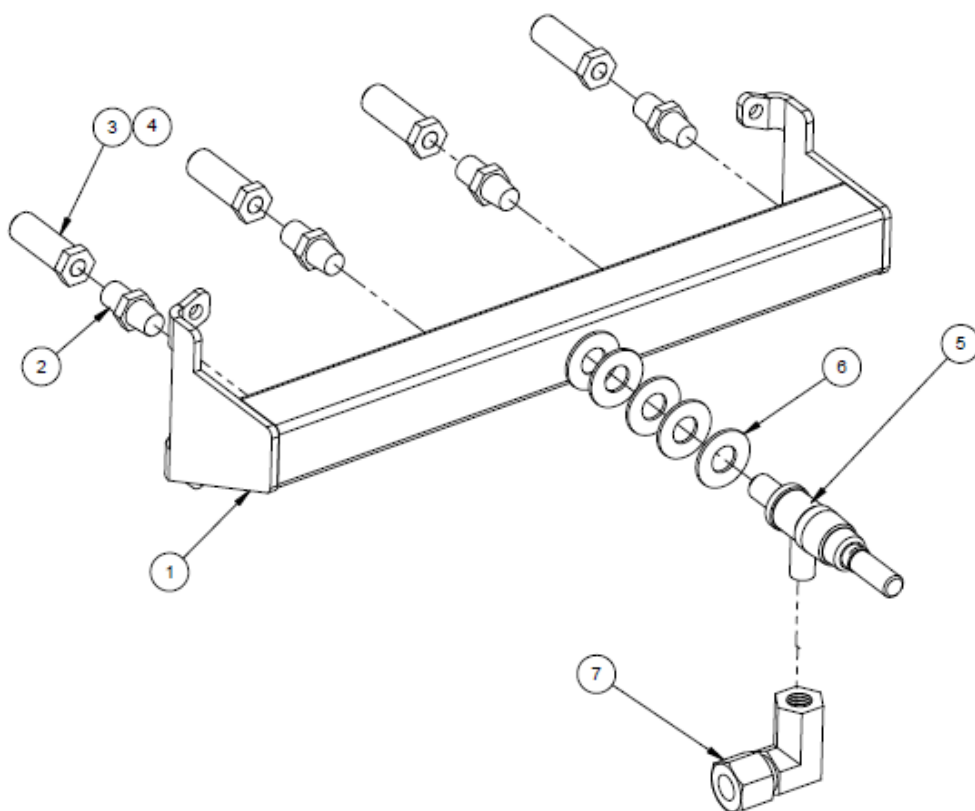

Table 1

Ref. No.	Description	Part Series Number
1	Top Grid/Cast Grid	601813xx/601814xx
2	Radiant	5425-15667xx
3	Burner	601809xx
4	Burner Retaining Clip (Not Shown)	4008-1037700
5	Runner Tube (Not Shown)	601811xx
6-8	Grease Box / Water Tub	5125-15666xx
9	Leg, 4" (Not Shown)	Table 4
10	Knob, Main Burner	3501-1032301
11	Knob, Runner Tube	3501-0983202
12	Scraper Grid/Cast Iron (Not Shown)	Table 4
13	Regulator Nat/LP (Not Shown)	2701-0028200/ 2701-0028300
14	Utility Bar	3610-10345xx
15	Service Shelf	5125-15716xx
16	Front Panel	5425-15711xx
17	Main Manifold Assembly (Not Shown)	601815xx

MagiKitch'n®

Small Manifold – P/N - 5225-15698xx

Table 2

Ref. No.	Description	Part Series Number
1	SMALL GAS MANIFOLD	601812xx
2	FITTING, 1-8 NPT X 3-8 -27 UNS	60139501
3-4	ORIFICE,EXTRA LONG	2908-13182xx
5	VALVE,GAS TURN ONLY	2802-1318100
6	WASHER, FLAT .375 SST	60022909
7	FITTING, COMPRESSION ELBOW BRASS .375 TU X .125FNPT	60086403
8	TU,FLEX W/O FTG 8" .375 OD (NOT SHOWN)	60119008

Figure 2 - Small Manifold

MagiKitch'n®

Table 3

Orifice Pilot Assembly

Ref. No.	Description	Part Series Number
1	Flex Tube 6"	60119010
2	Flex Tube 24" *	P9315-33
3	Flex Tube 16" **	P9315-35
4	Flex Tube 18" **	60119011
5	Brass Coupling	2908-1271800
6	Brass Elbow	P7037797
7	Brass Compression Coupling (Not Shown)	60154901
8-9	Orifice, Pilot	2908-09405xx

* Note: P9315-33 used on FC48 and FC60 on 24" manifold side.

** Note: P9315-35 and 60119011 are joined using 60154901 on FC60 and FC72.

Figure 3 - Pilot Assembly

Accessories

Table 4

Description	Part Series Number
Legs (4") (Standard / Bullet)	601404xx / 7204-0817x00
Scraper (Grid / Cast Iron)	5006-00407xx
Stand	5225-15119xx
Channel Strip	5125-15394xx
Low Profile Knobs	7225-20003xx
Cutout Divider	5403-10843xx
Cutting Boards (24, 36, 48)	9802-0786x01
Cutting Boards (60 and 72)	9820-0785x01
Quick Disconnects (36" or 48")	B80031xx
Quick Disconnects (60" or 72")	3904-0644x00